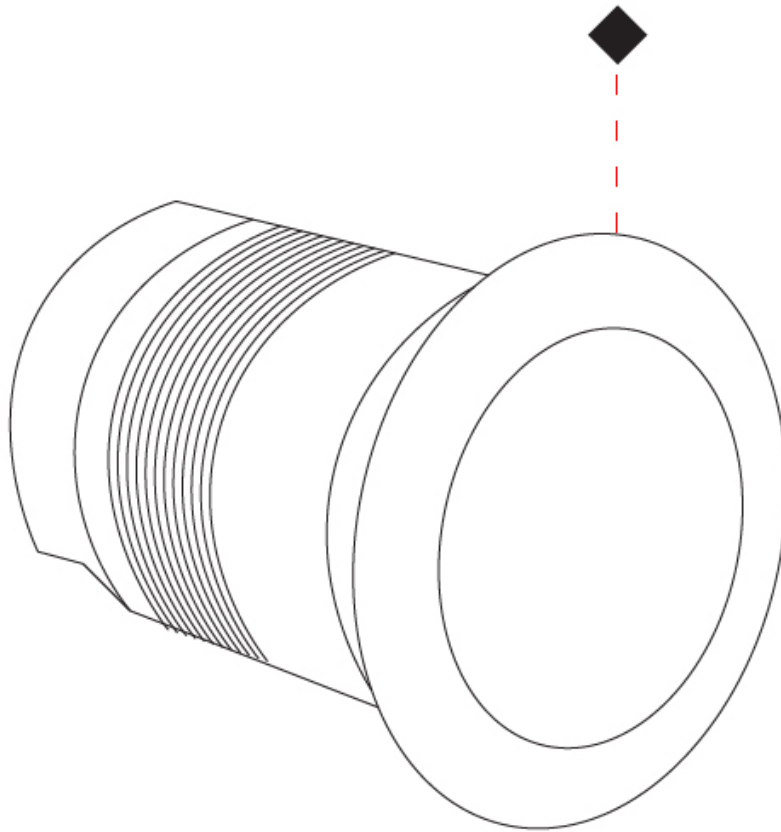

E12I0025-

PROJECT

TYPE

SPECIFIER

QUANTITY

DATE

E